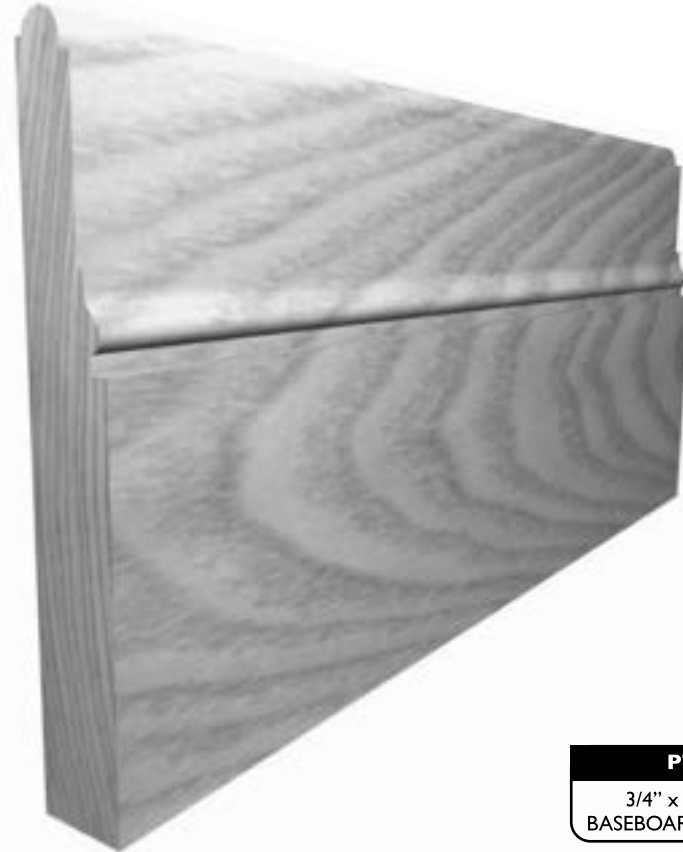

P66
3/4" x 3 1/2"
BASEBOARD MOULD

P254
3/8" x 3/4"
BASE SHOE

P255
7/16" x 3/4"
BASE SHOE

FULL SIZE DETAILS

P67
15/16" x 5 3/4"
BASEBOARD MOULD

P68
15/16" x 5 3/4"
BASEBOARD MOULD

FULL SIZE DETAILS

P69
3/4" x 5 3/4"
BASEBOARD MOULD