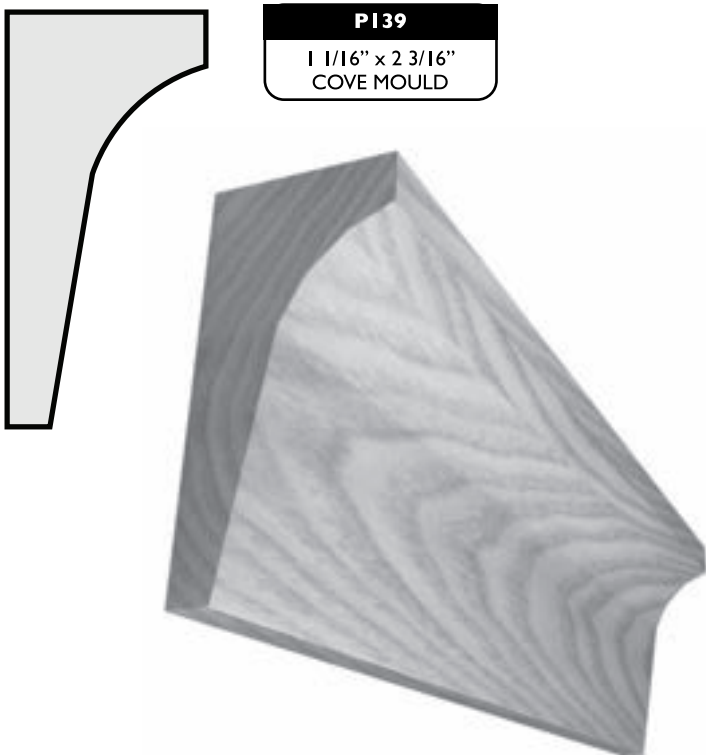

FULL SIZE DETAILS