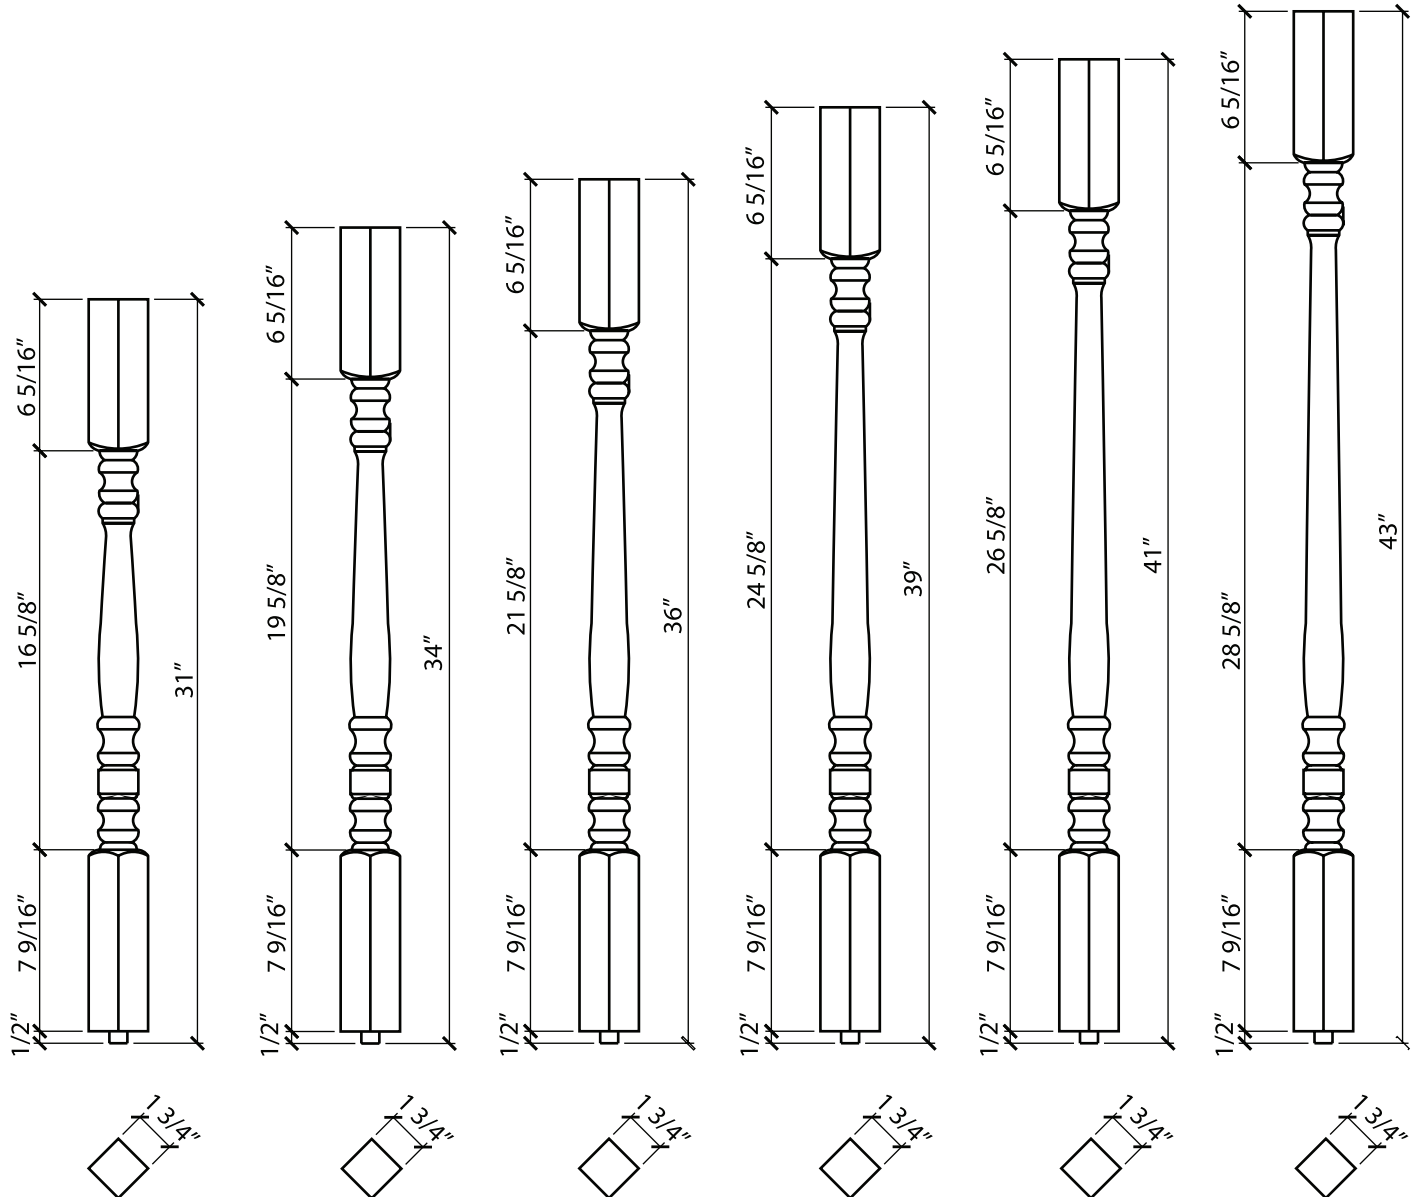

PS 004-31	PS 004-34	PS 004-36	PS 004-39	PS 004-41	PS 004-43
1 3/4" x 31" BALUSTER	1 3/4" x 34" BALUSTER	1 3/4" x 36" BALUSTER	1 3/4" x 39" BALUSTER	1 3/4" x 41" BALUSTER	1 3/4" x 43" BALUSTER

SCALE: 1 1/2" = 1' 0"