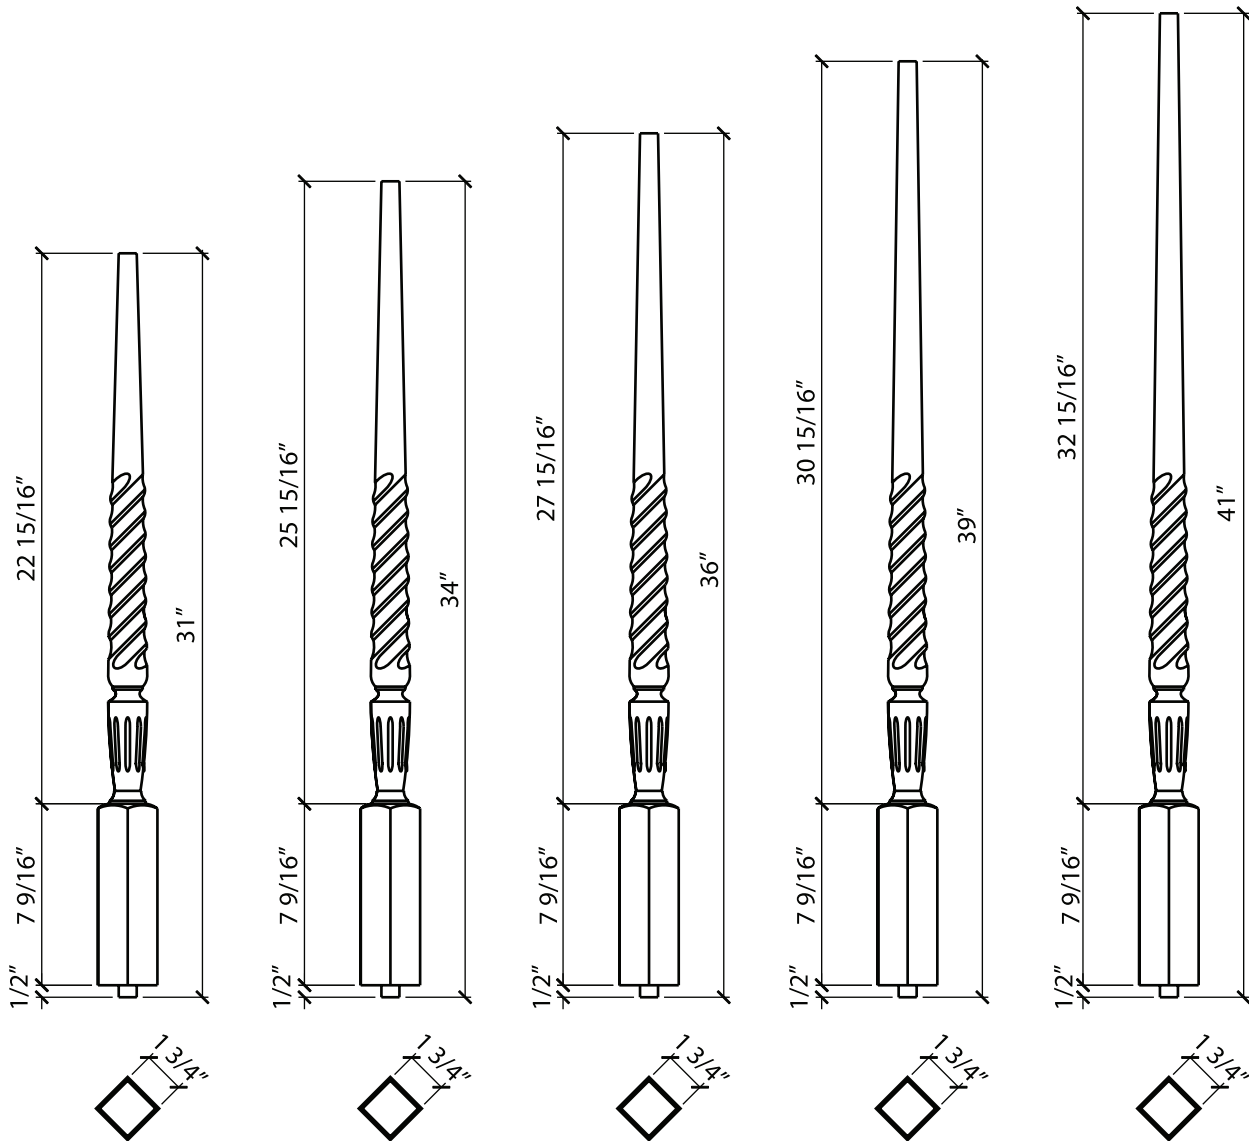

PST 601-31	PST 601-34	PST 601-36	PST 601-39	PST 601-41
1 3/4" x 31" BALUSTER	1 3/4" x 34" BALUSTER	1 3/4" x 36" BALUSTER	1 3/4" x 39" BALUSTER	1 3/4" x 41" BALUSTER

SCALE: 1 1/2" = 1' 0"