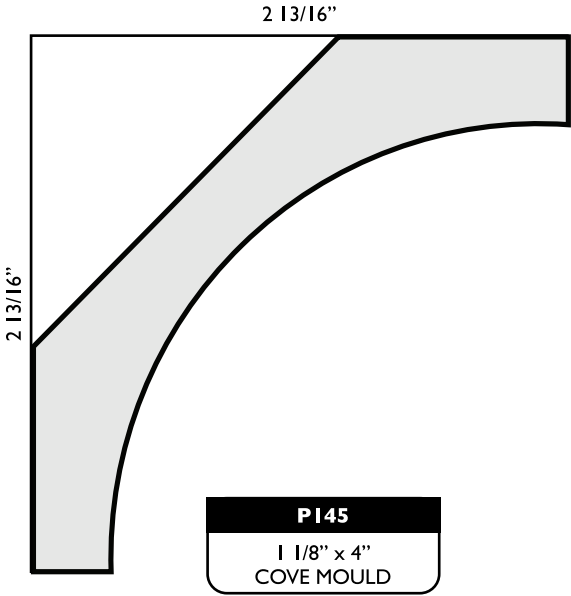

FULL SIZE DETAILS

P143
1 $\frac{3}{4}''$ x 6 $\frac{5}{8}''$
COVE MOULD

P144
1 $\frac{3}{8}''$ x 4 $\frac{7}{8}''$
COVE MOULD

FULL SIZE DETAILS

P146
15/16" x 3 3/8"
COVE MOULD

P147
13/16" x 2 11/16"
COVE MOULD