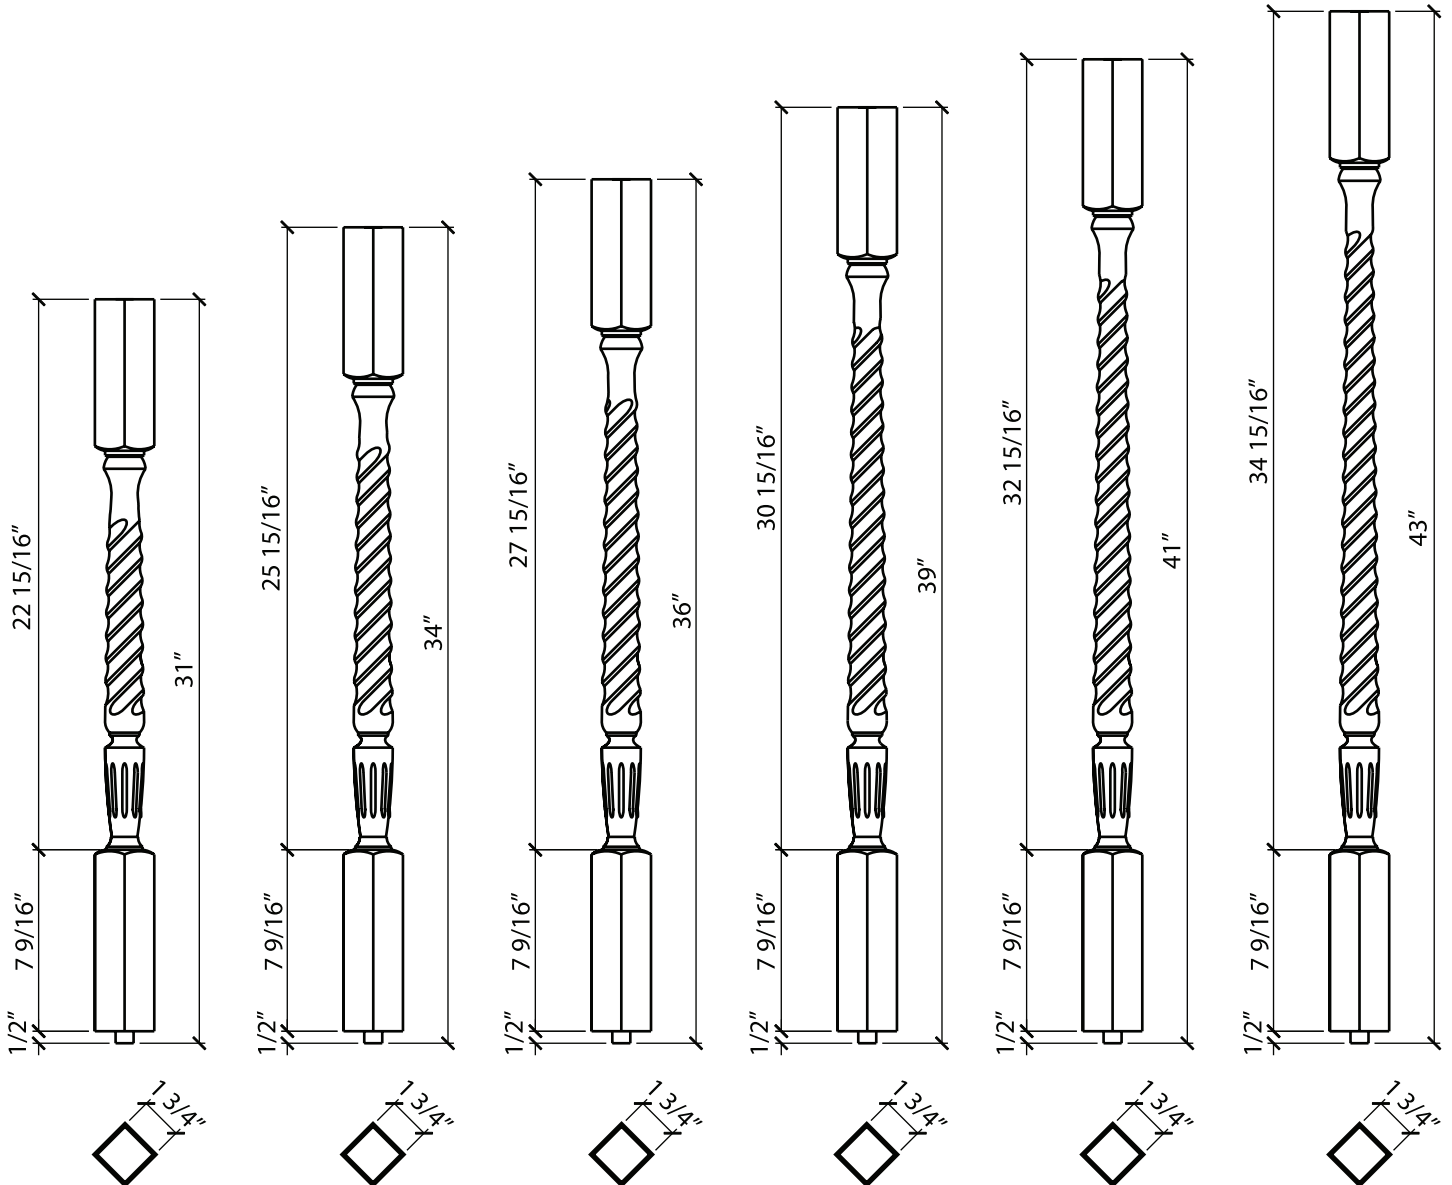

PST 602-31	PST 602-34	PST 602-36	PST 602-39	PST 602-41	PST 602-43
1 3/4" x 31" BALUSTER	1 3/4" x 34" BALUSTER	1 3/4" x 36" BALUSTER	1 3/4" x 39" BALUSTER	1 3/4" x 41" BALUSTER	1 3/4" x 43" BALUSTER

SCALE: 1 1/2" = 1' 0"