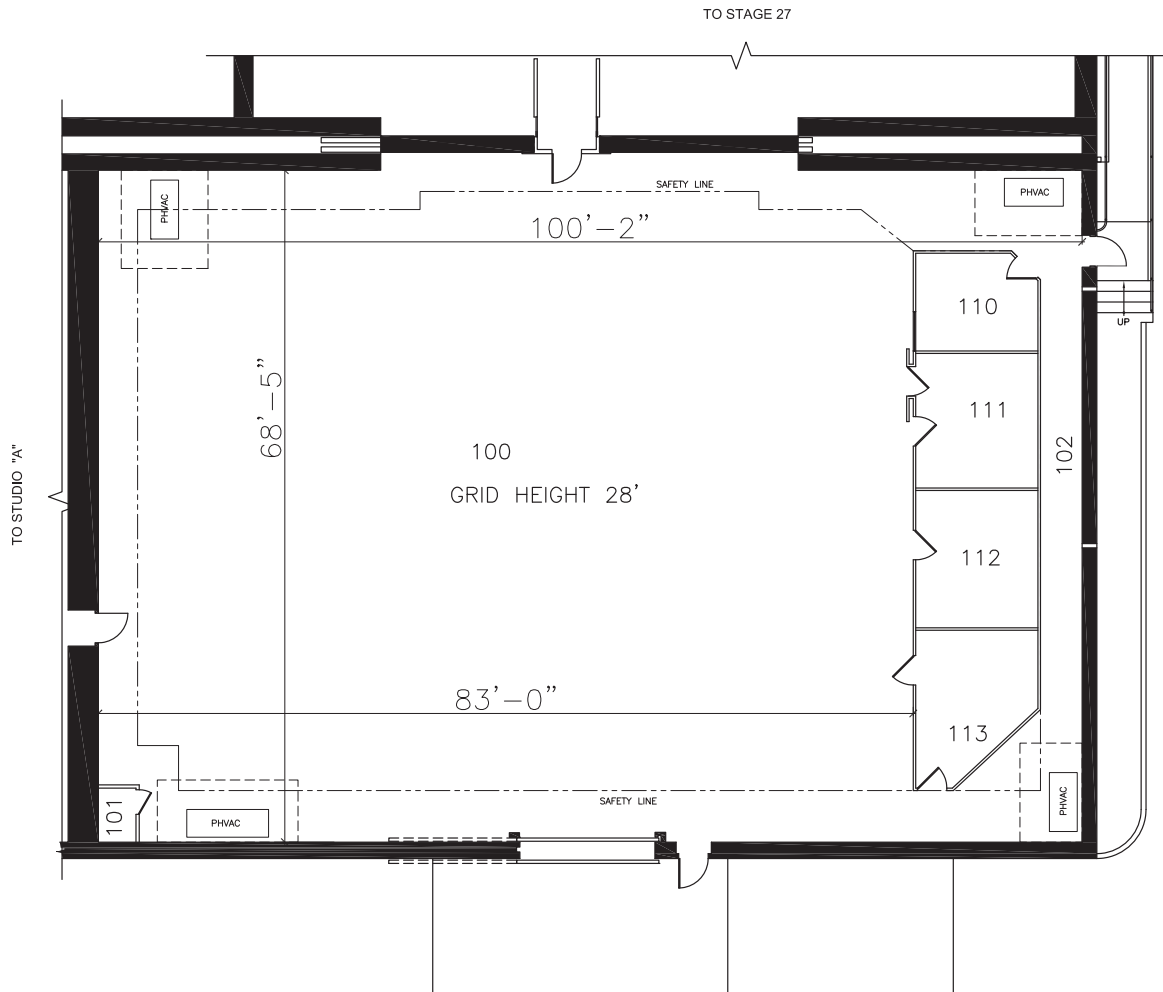

STAGE 26

FLOORPLAN

DIMENSIONS

Width	68'-5"
Length	100'-2"
Height	28'
Square Feet	6,930
Door Height	16'-6"
Max Weight Capacity	10,000lbs

PREVIOUS PRODUCTIONS SHOT ON THIS STAGE:

Television
Mork & Mindy
Godfather
True Jackson, VP

STAGE 26

STAGE LOCATION

SPECIFICATIONS

Power*	1,200A
HVAC	80T
Red Light Controlled	Yes
Heat	Yes
Utilities (Air at 90PSI)	G/W/A
Wi-Fi Internet Access	

*(IP2W fixed AC power (cam locks) available as 120/208V 3P4W)