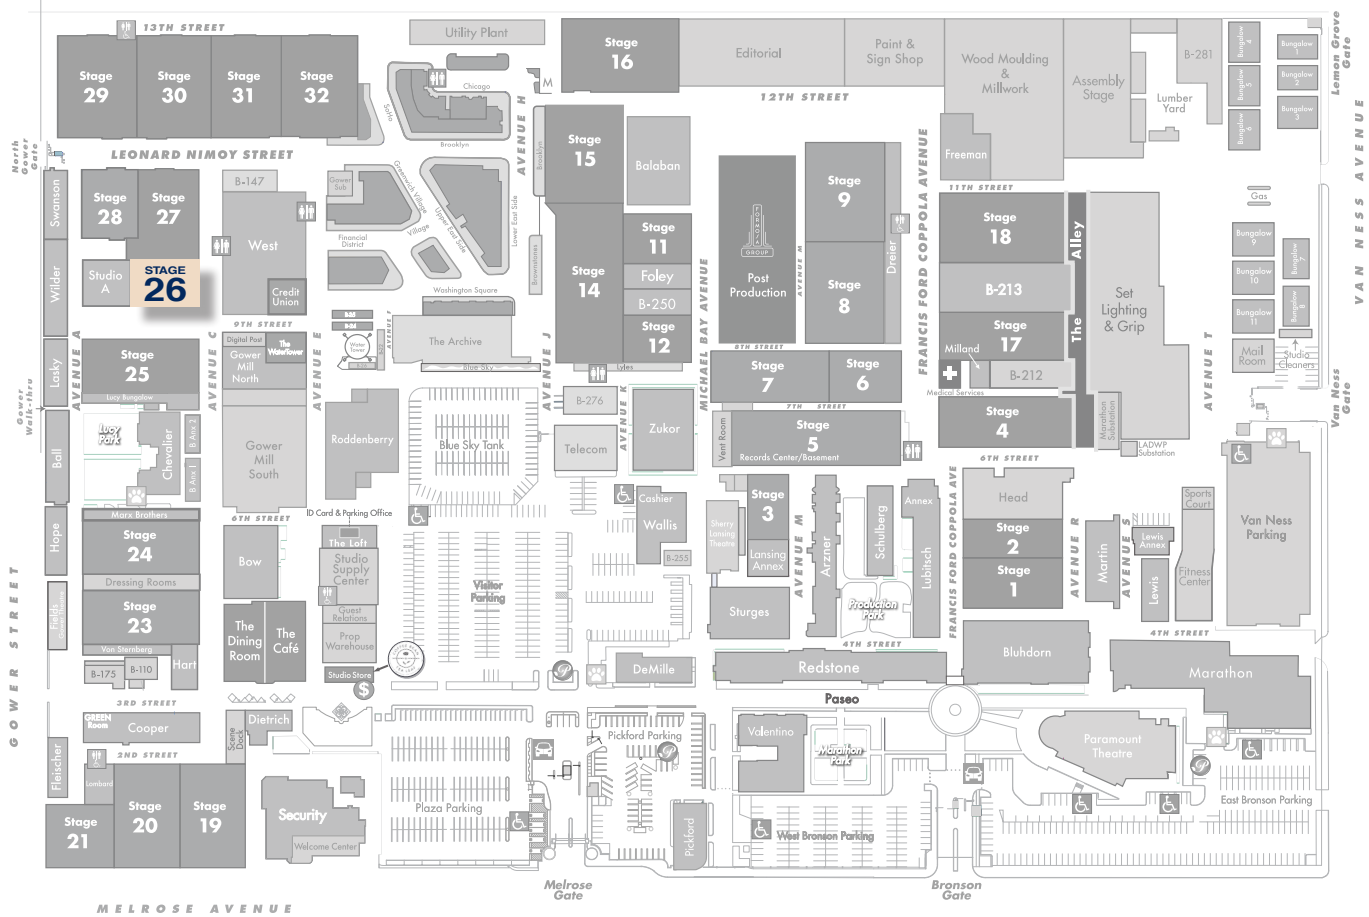

STAGE 26

FLOORPLAN

DIMENSIONS

Width	68'-5"
Length	100'-2"
Height	28'
Square Feet	6,930
Door Height	16'-6"
Max Weight Capacity	10,000lbs

PREVIOUS PRODUCTIONS SHOT ON THIS STAGE:

Television
Mork & Mindy
Godfather
True Jackson, VP

STAGE 26

STAGE LOCATION

SPECIFICATIONS

Power*	1,200A
HVAC	80T
Red Light Controlled	Yes
Heat	Yes
Utilities (Air at 90PSI)	G/W/A
Wi-Fi Internet Access	

*(IP2W fixed AC power (cam locks) available as 120/208V 3P4W)