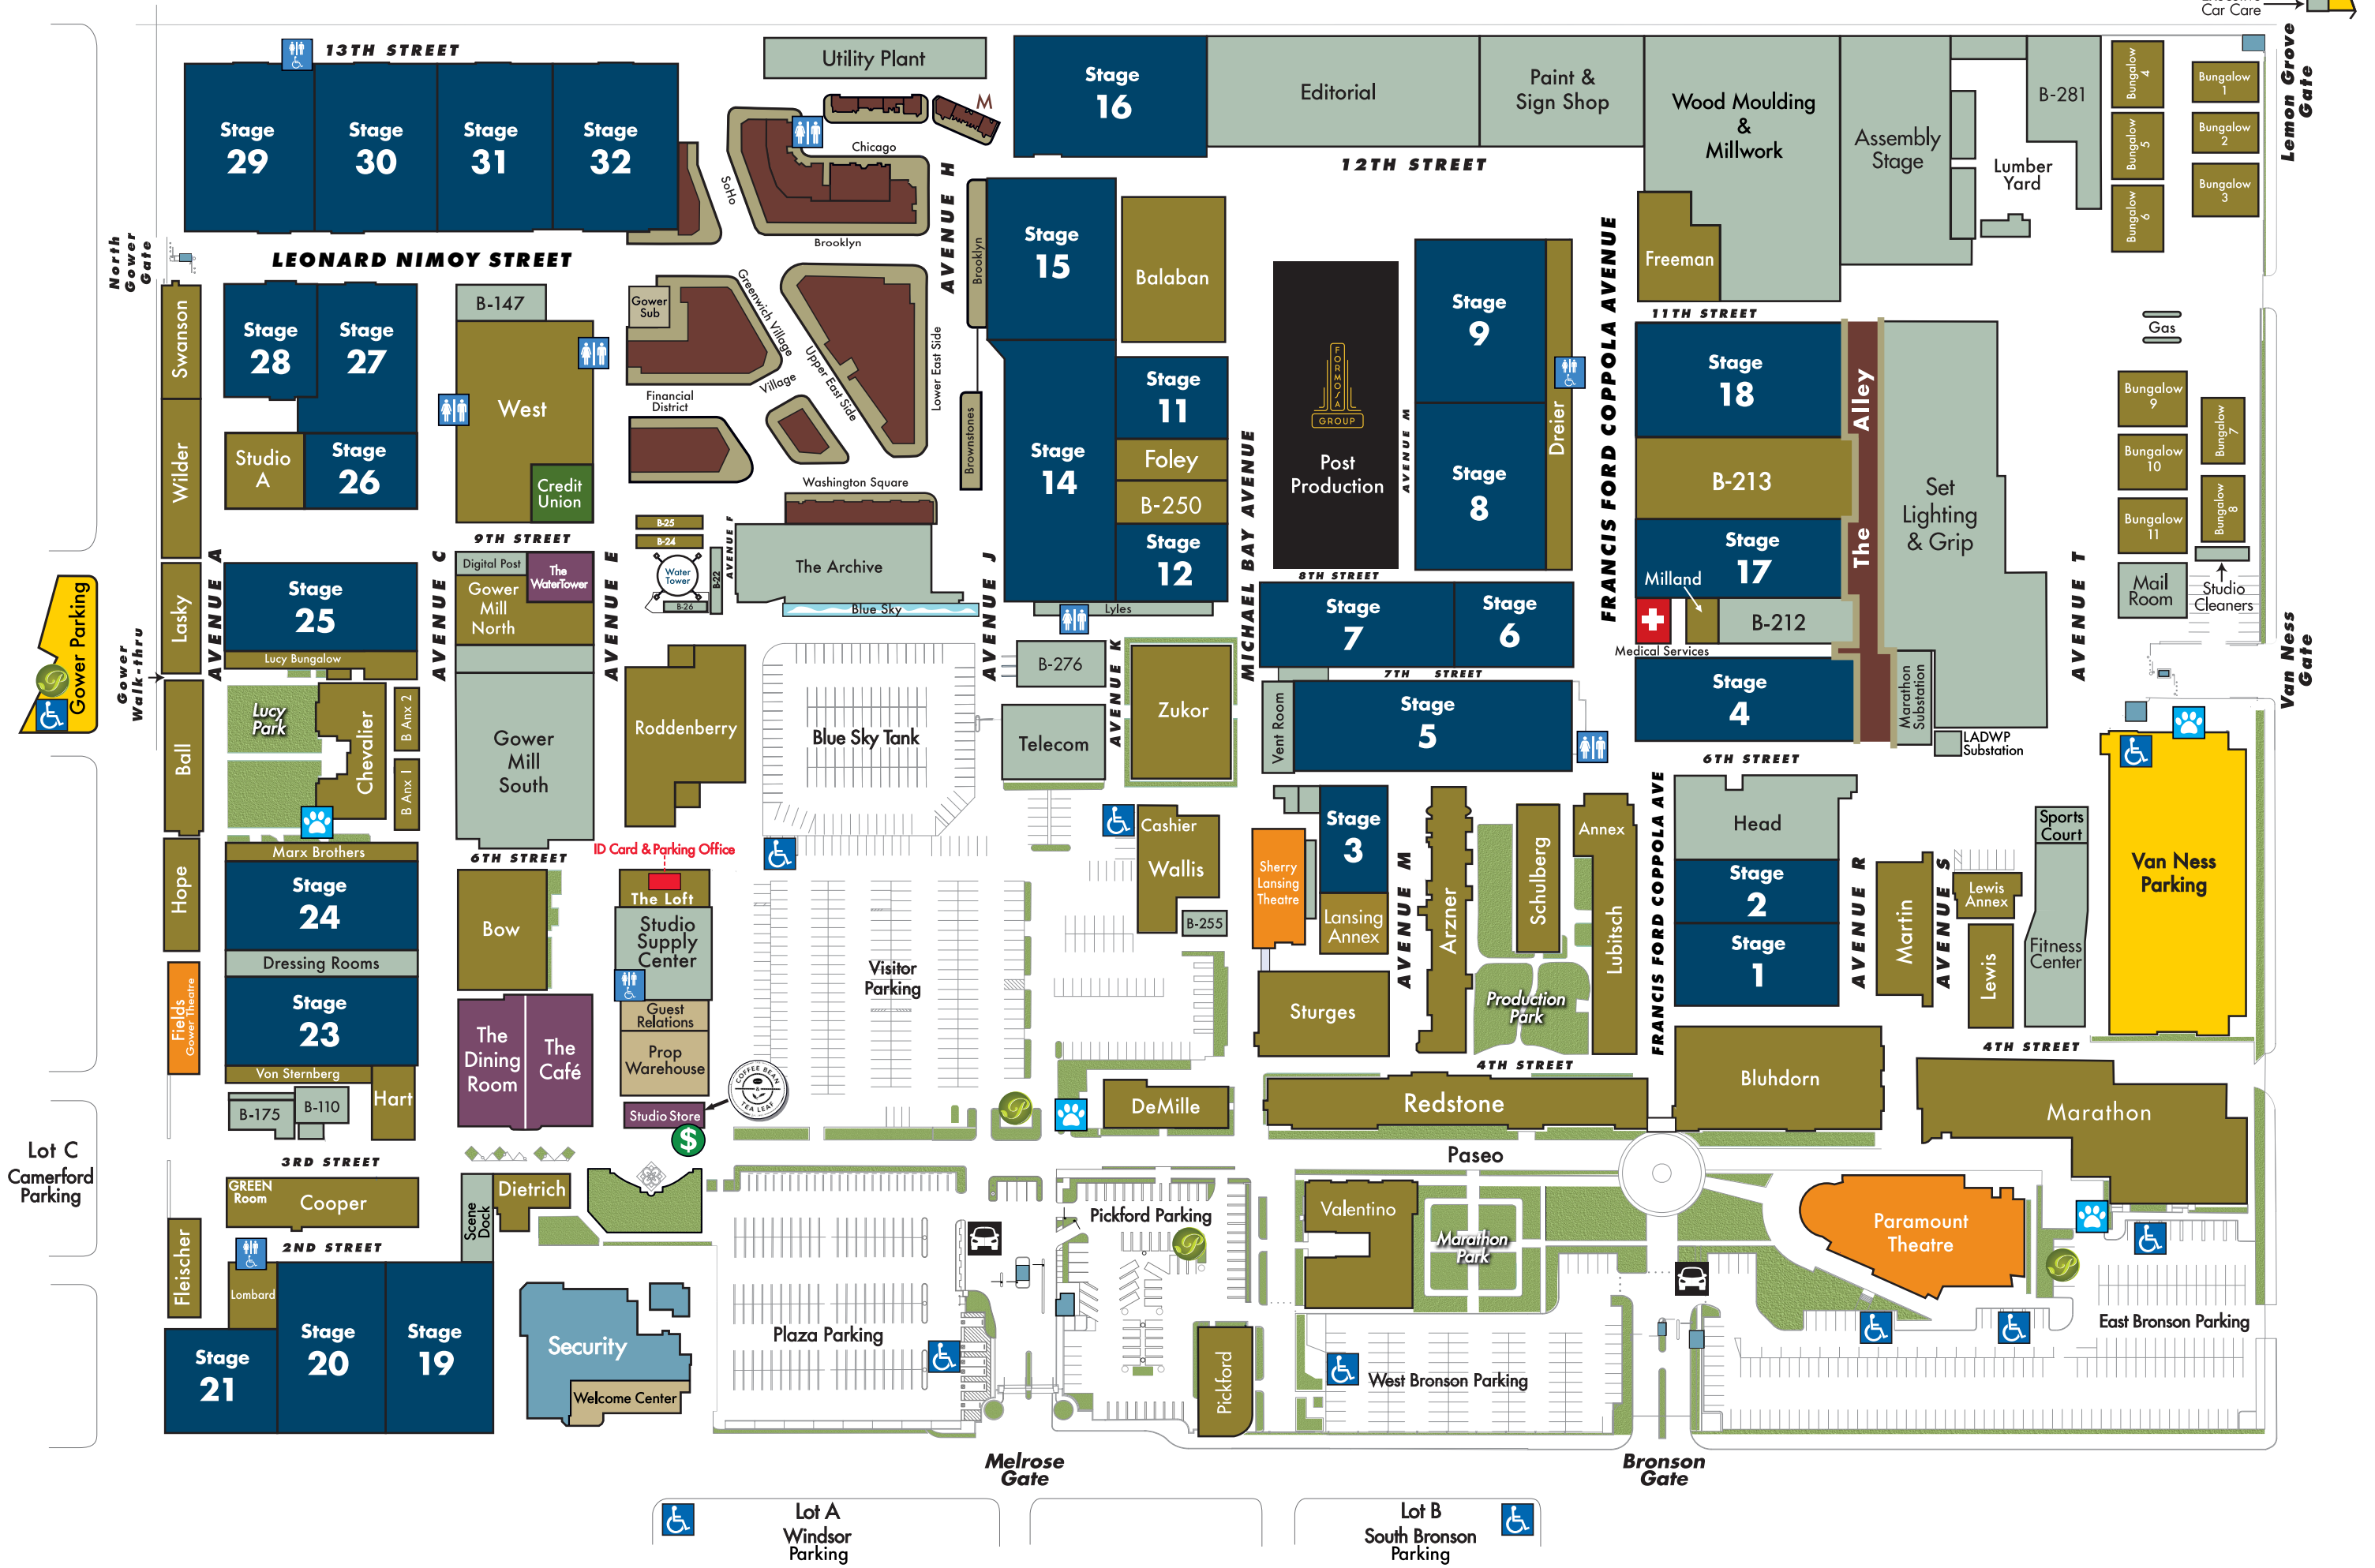

THE STUDIOS ★★★★ at ★★★★★ *Paramount*

TRANSPORTATION & LEMON GROVE PARKING
Executive Car Care

LEGEND

STAGES	RESTAURANTS CAFÉS & STORES	SECURITY	WELCOME CENTER	ATM	RESTROOM FACILITIES	RESERVED PARKING	RIDESHARING DROP-OFF & PICK-UP
OFFICE BUILDINGS	THEATRES & SCREENING ROOMS	PARKING STRUCTURES	SUPPORT SERVICES	EV CHARGING STATION	ADA ACCESSIBILITY	MEDICAL SERVICES	ASSISTIVE ANIMAL RELIEF STATION