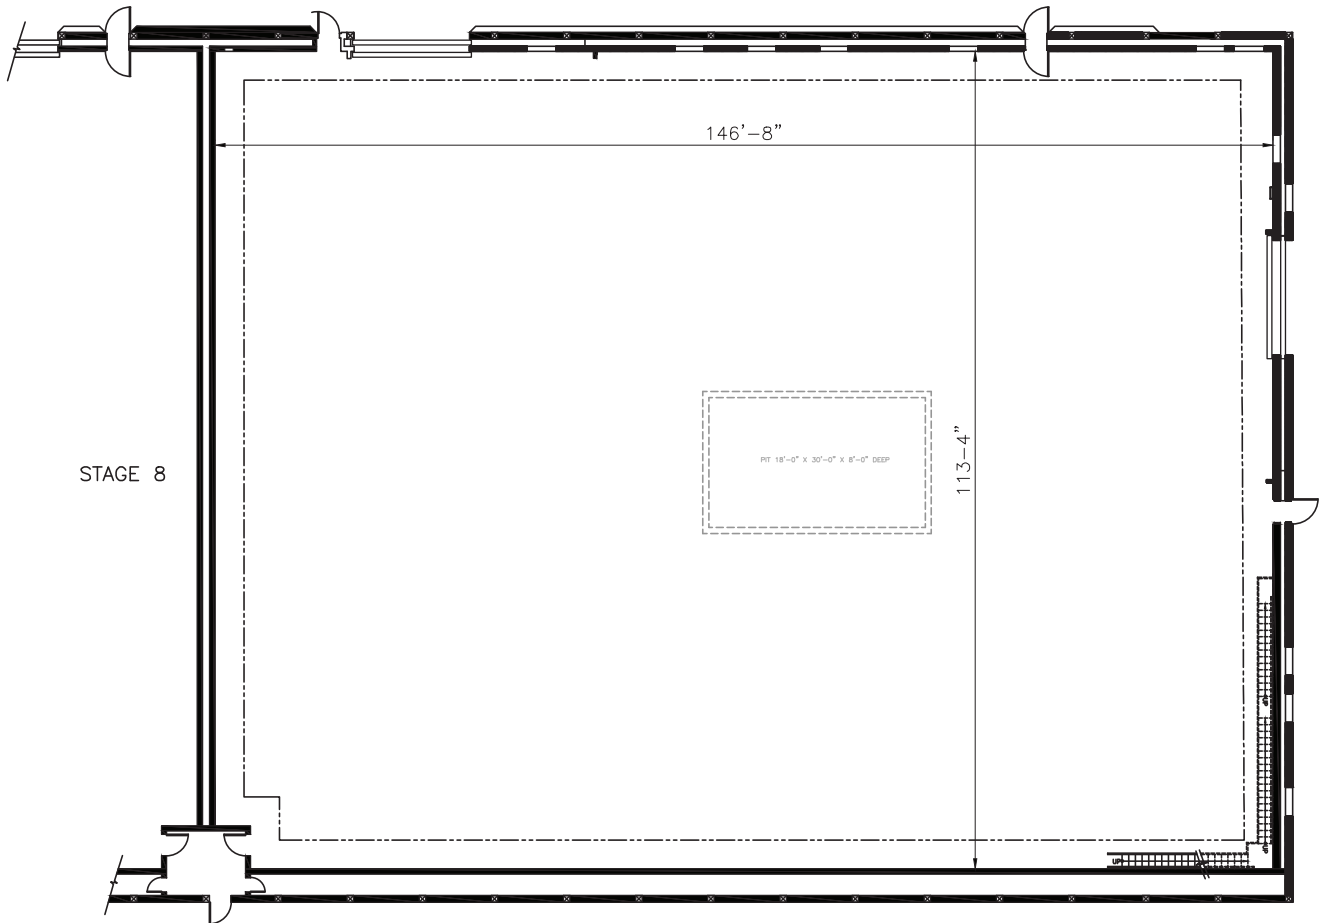

STAGE 9

THE STUDIOS
★★★★at★★★★
Paramount

Floorplan

Pit locations are approximate.

Dimensions

Width	113'-4"
Length	146'-8"
Height	30'
Square Feet	16,631
Door Height	27'-3"
Max Weight Capacity	10,000lbs

Previous Productions Shot on this Stage: