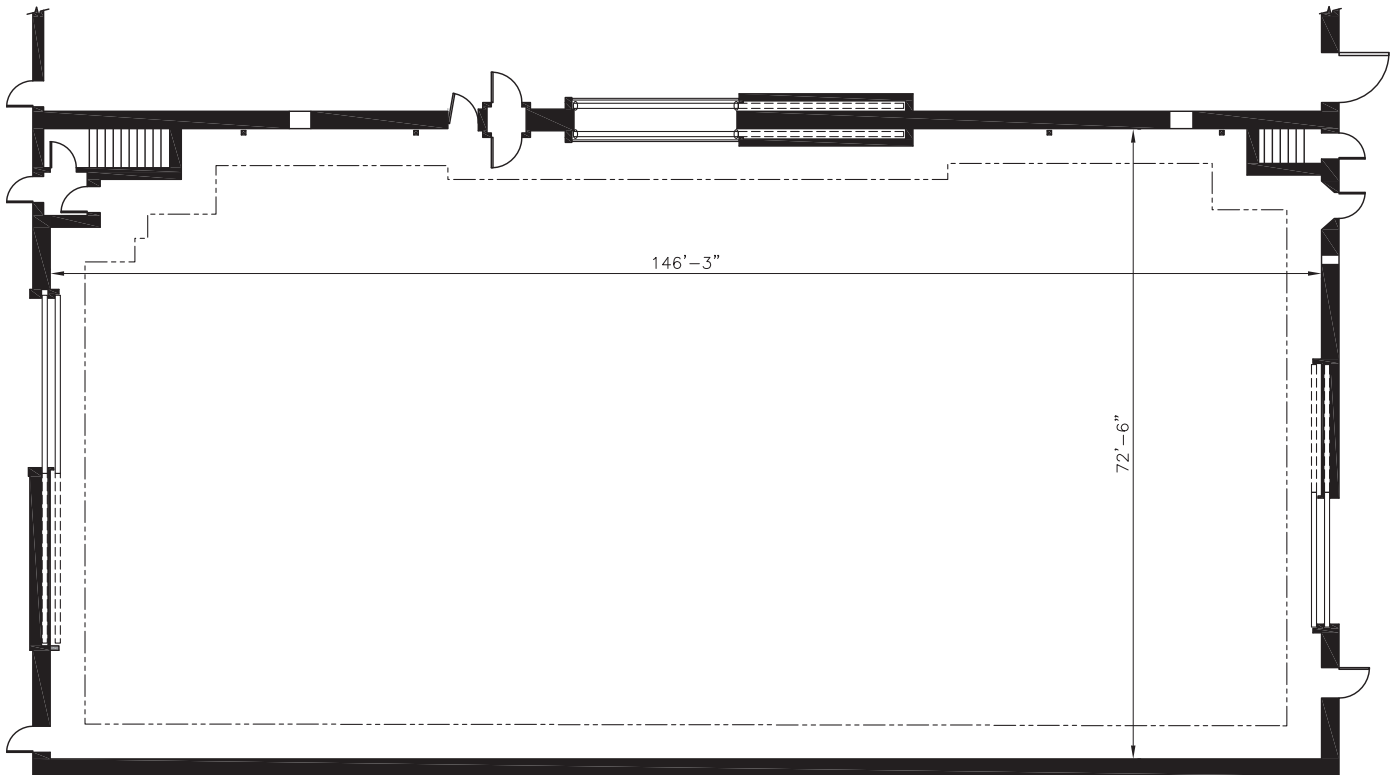

STAGE 1

Floorplan

Dimensions

Width	73'
Length	146'
Height	25'
Square Feet	10,658
Door Height	19' & 22'
Max Weight Capacity	10,000lbs

Previous Productions Shot on this Stage:

Movies

The Sterile Cuckoo (1969)
 Paint Your Wagon (1968)
 Darling Lili (1970)
 The President's Analyst (1967)
 Love With The Proper Stranger (1963)
 The Nutty Professor (1963)
 Teacher's Pet (1957)
 The Man Who Knew Too Much (1956)